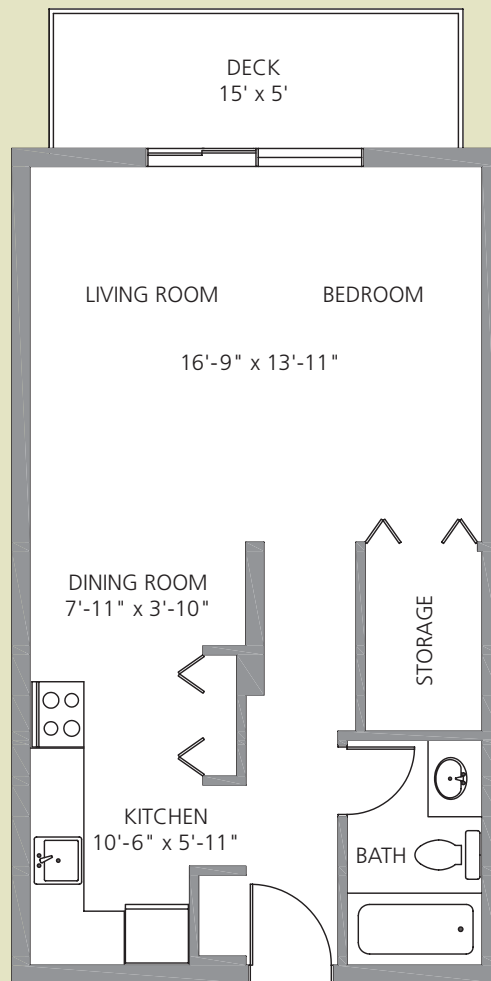

PANARAMA TOWER

Bachelor

533 sq. ft.

Actual floor plans, illustrations, sizes and dimensions are approximate and may vary slightly.